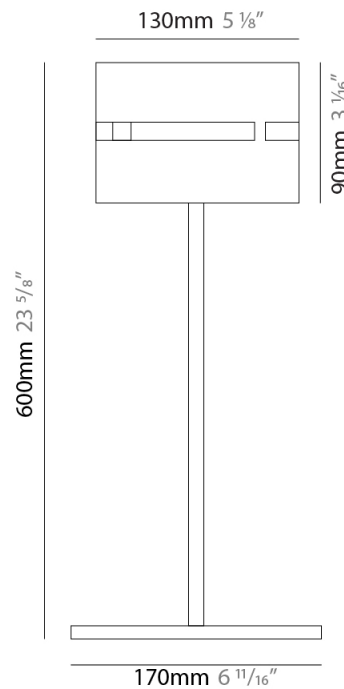

LUZ OCULTA METAL PORTABLE

D54026-

base number   Finish
Options

1. To build a product code in our configurator select the specify button on the base model # product page
2. To build a manual product code on this datasheet choose from the options listed below in blue font and add the suffix to the base model #

GENERAL

Series: Luz Oculta
Subseries: Luz Oculta Metal
Brand: Fambuena
Division: Design
Mounting Type: Portable
Mounting Location: Table
Subcategory: Table

PHYSICAL

Shape: Cylinder
Diameter (mm): 120
Diameter (in): 4 ¾
Height (mm): 500
Height (in): 19 11/16
Light Distribution: Direct / Indirect
Fixture Finish: [BRA](#) / [BRZ](#) / [ABR](#)
Fixture Material: Metal
Upon Request: Bolt Down

ELECTRICAL

Number of Lamps: 1
Lamp Type: LED Retrofit
Lamp Shape: T4
Bulb Included: Bulb Not Included
Max. Wattage Per Lamp (W): 5
Lamp Base: G9
Input Voltage (V): 120

LED

OPTICAL

RATINGS AND CERTIFICATIONS

Certified By: Certified for North American Standards
IP rating: IP20

PROJECT	_____
TYPE	_____
SPECIFIER	_____
QUANTITY	_____
DATE	_____