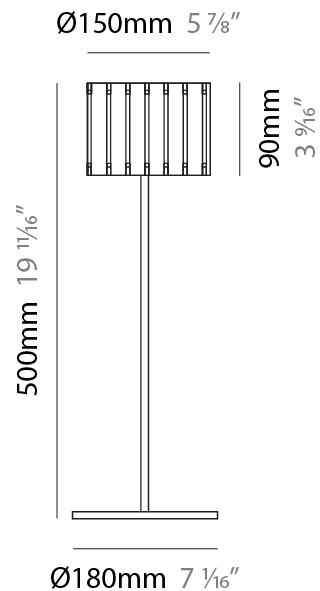

PROJECT	
TYPE	
SPECIFIER	
QUANTITY	
DATE	

LUZ OCULTA WOOD PORTABLE

D54040-	-
base number	Finish Options
	Finish Options

1. To build a product code in our configurator select the specify button on the base model # product page
2. To build a manual product code on this datasheet choose from the options listed below in blue font and add the suffix to the base model #

GENERAL

Series: Luz Oculata
Subseries: Luz Oculata Wood
Brand: Fambuena
Division: Design
Mounting Type: Portable
Mounting Location: Table
Subcategory: Table

PHYSICAL

Shape: Cylinder
Diameter (mm): 150
Diameter (in): 5 ⁷/₈
Height (mm): 500
Height (in): 19 ¹¹/₁₆
Light Distribution: Direct / Indirect
Fixture Finish: DOW / NAT
Holder Finish: BRA / BRZ
Fixture Material: Metal / Wood
Upon Request: Bolt Down

ELECTRICAL

Number of Lamps: 1
Lamp Type: LED Retrofit
Lamp Shape: T4
Bulb Included: Bulb Not Included
Max. Wattage Per Lamp (W): 3
Lamp Base: G9
Input Voltage (V): 120

LED

OPTICAL

RATINGS AND CERTIFICATIONS

Certified By: Certified for North American Standards
IP rating: IP20